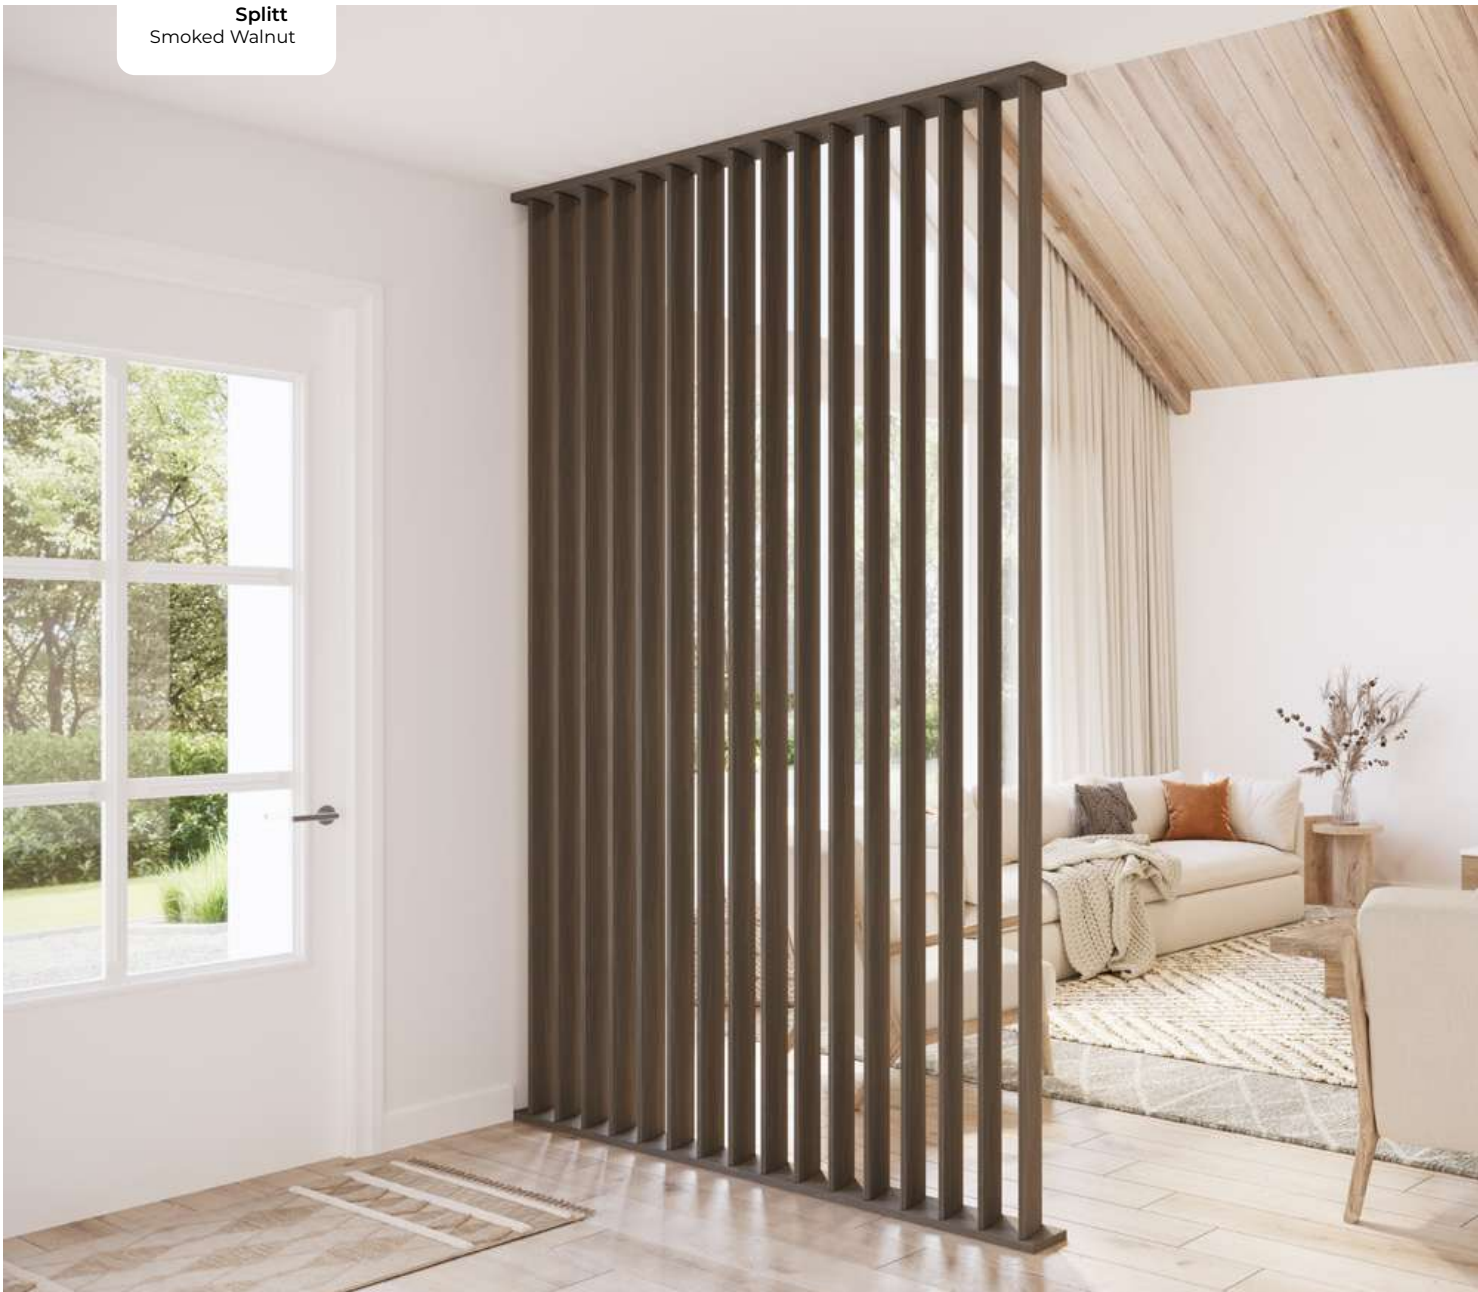

Maestro Splitt
Matte Black

Maestro Splitt
Pepper Oak

A stylish upgrade for your interior

Una mejora elegante de tu interior

With **Maestro Splitt**, a partition wall no longer has to be just functional. **Maestro Splitt** combines design and usability, offering aesthetic value to your interior. The sleek slats provide a modern and dynamic look and fit various home styles, from minimalist to industrial.

Con **Maestro Splitt**, una pared divisoria ya no tiene que ser solo funcional. **Maestro Splitt** combina diseño y funcionalidad, ofreciendo un valor estético a tu interior. Las lamas elegantes proporcionan un aspecto moderno y dinámico que se adapta a varios estilos de hogar, desde el minimalista hasta el industrial.

Splitt
Smoked Walnut

Maestro Splitt
Pepper Oak

Control over light and privacy

Controla la luz y la privacidad a su gusto

With Maestro Splitt, you control the amount of light and visibility in a room. The pivoting slats make it easy to maintain an open feel or create more privacy. Ideal for finding the right balance between privacy and connection, without being fully cut off from the rest of the space.