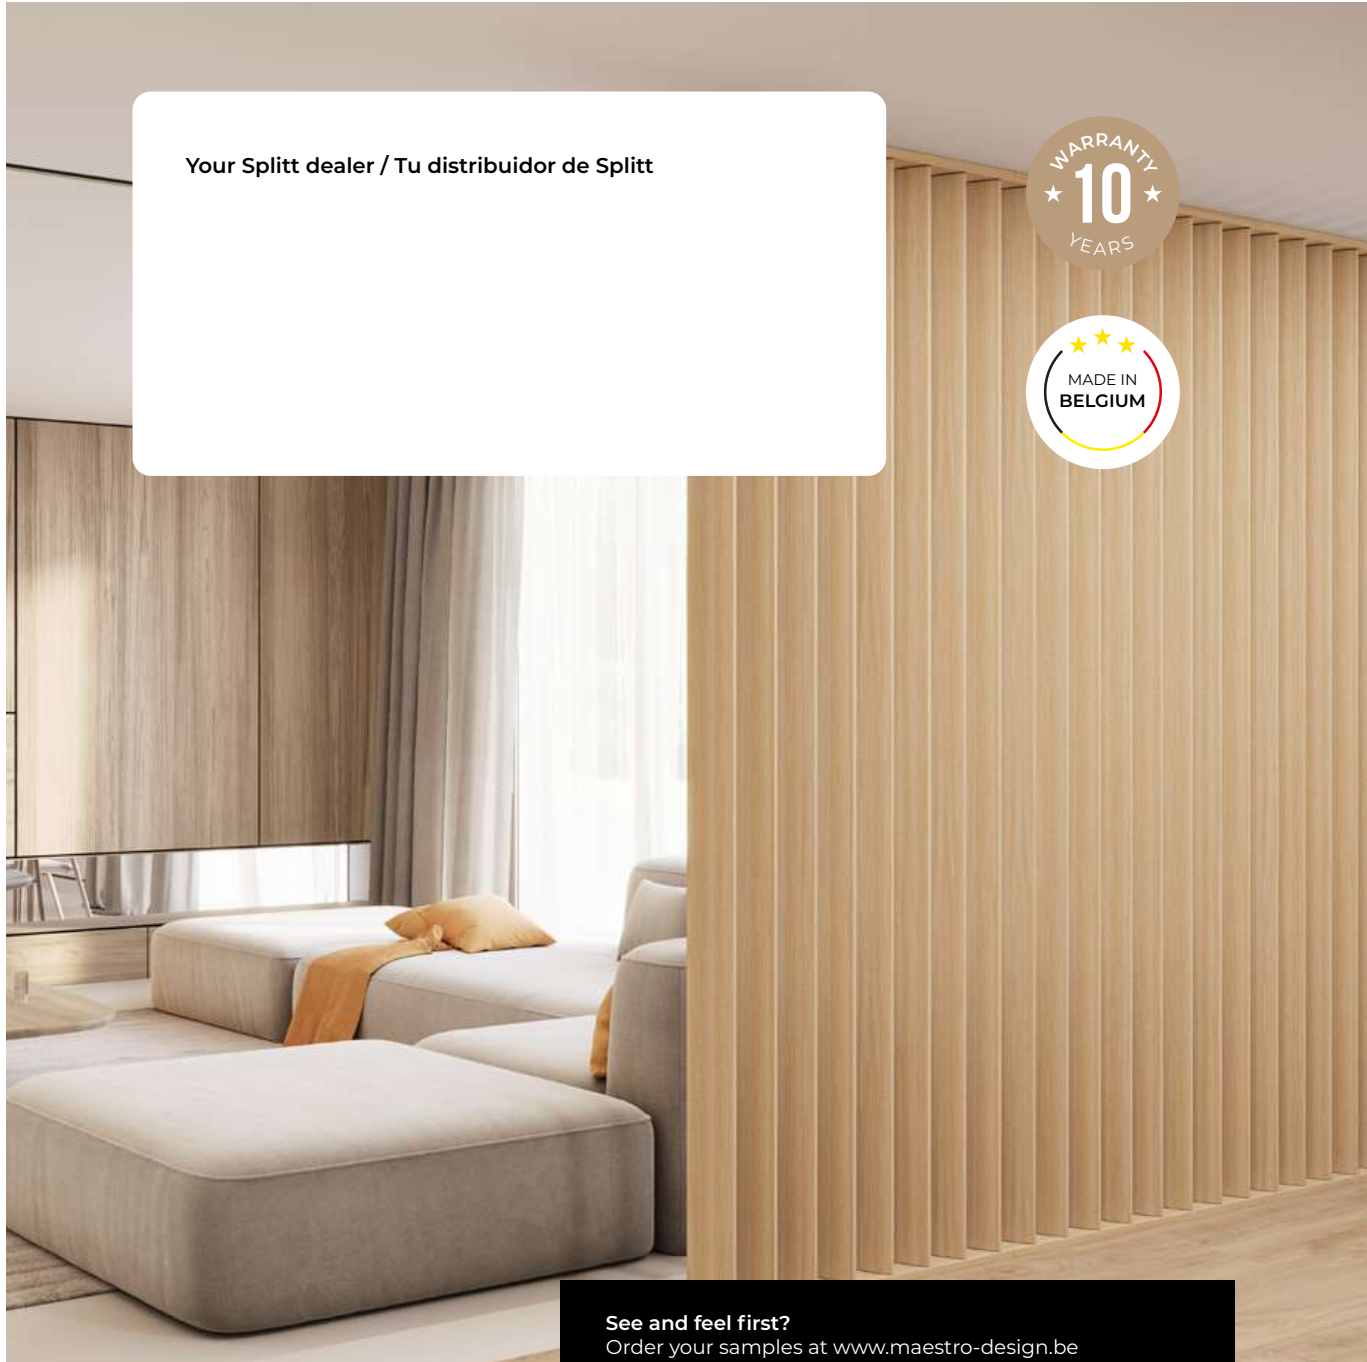

Your Splitt dealer / Tu distribuidor de Splitt

See and feel first?
Order your samples at www.maestro-design.be
¿Prefieres ver y tocar antes?
Pide tus muestras en www.maestro-design.be

maestro
SPLITT

info@maestro-design.be
www.maestro-design.be
+32 800 95 037